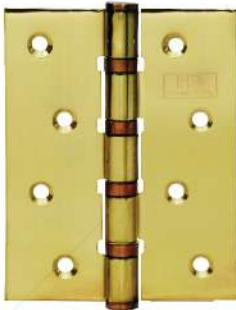

ES IR 4x3x2MM 4BB GP