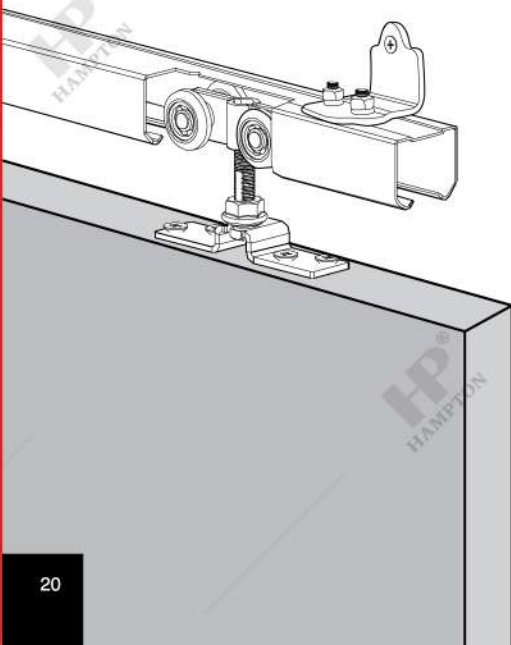

ROLLER CASTER

SHOWCASE ROLLER

SLIDING RAIL

TYPE	MAX. CAPACITY
SR H3 1,8M NA	100 Kg
SR H4 2M NA