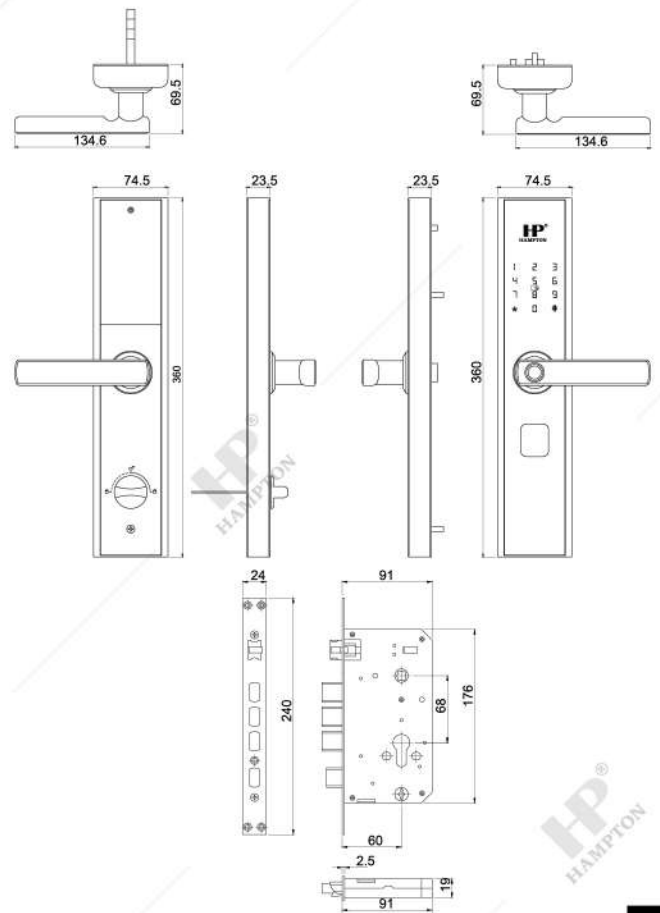

FEATURES :

TURN UP HANDLE
FOR LOCK

BATTERY POWER
AA ALKALINE 4 PCS

TOTAL 130 USERS

VOICE DIRECTION

LOW POWER WARNING
(MICRO USB BACKUP POWER)